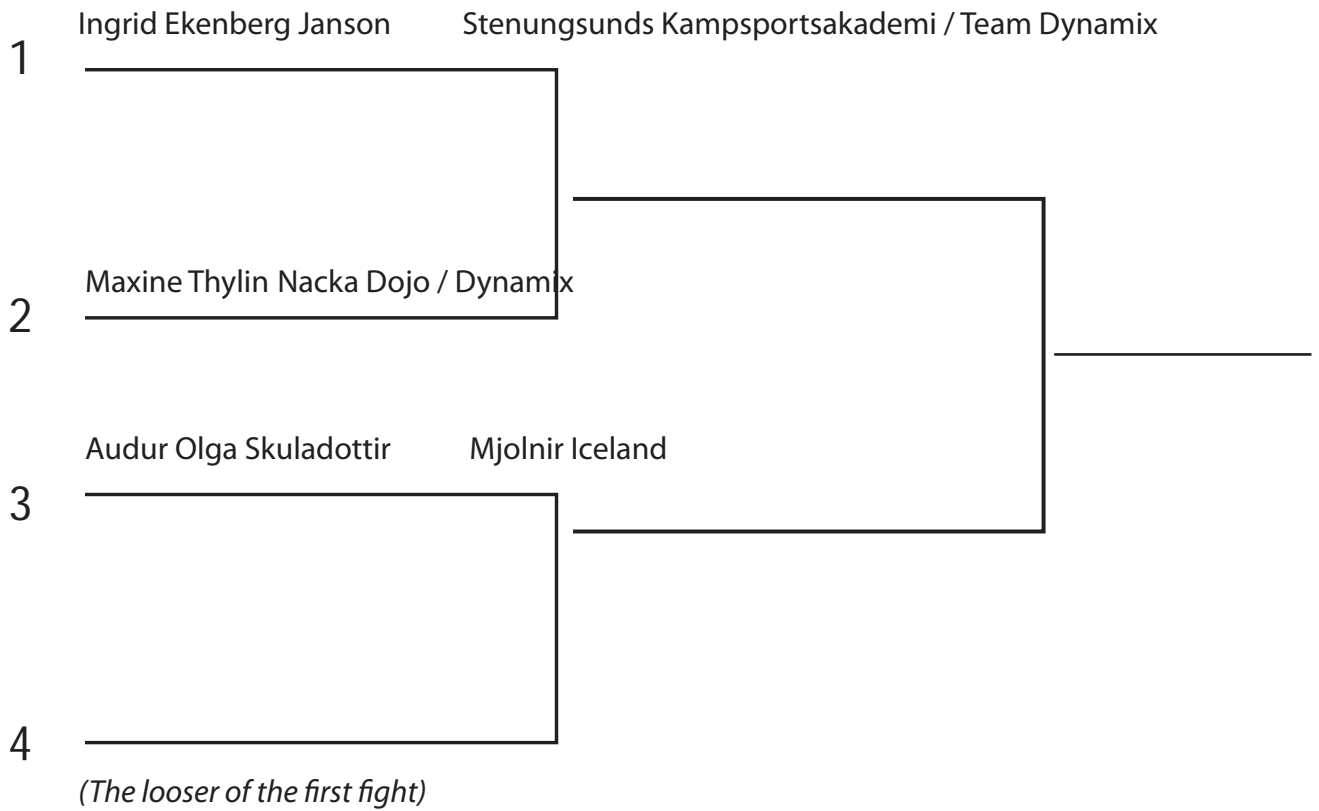

Female Adult (18 years and up) Purple Belts Open

Bracket Start 14:10 Saturday

- 1 _____
- 2 _____
- 3 _____
- 3 _____